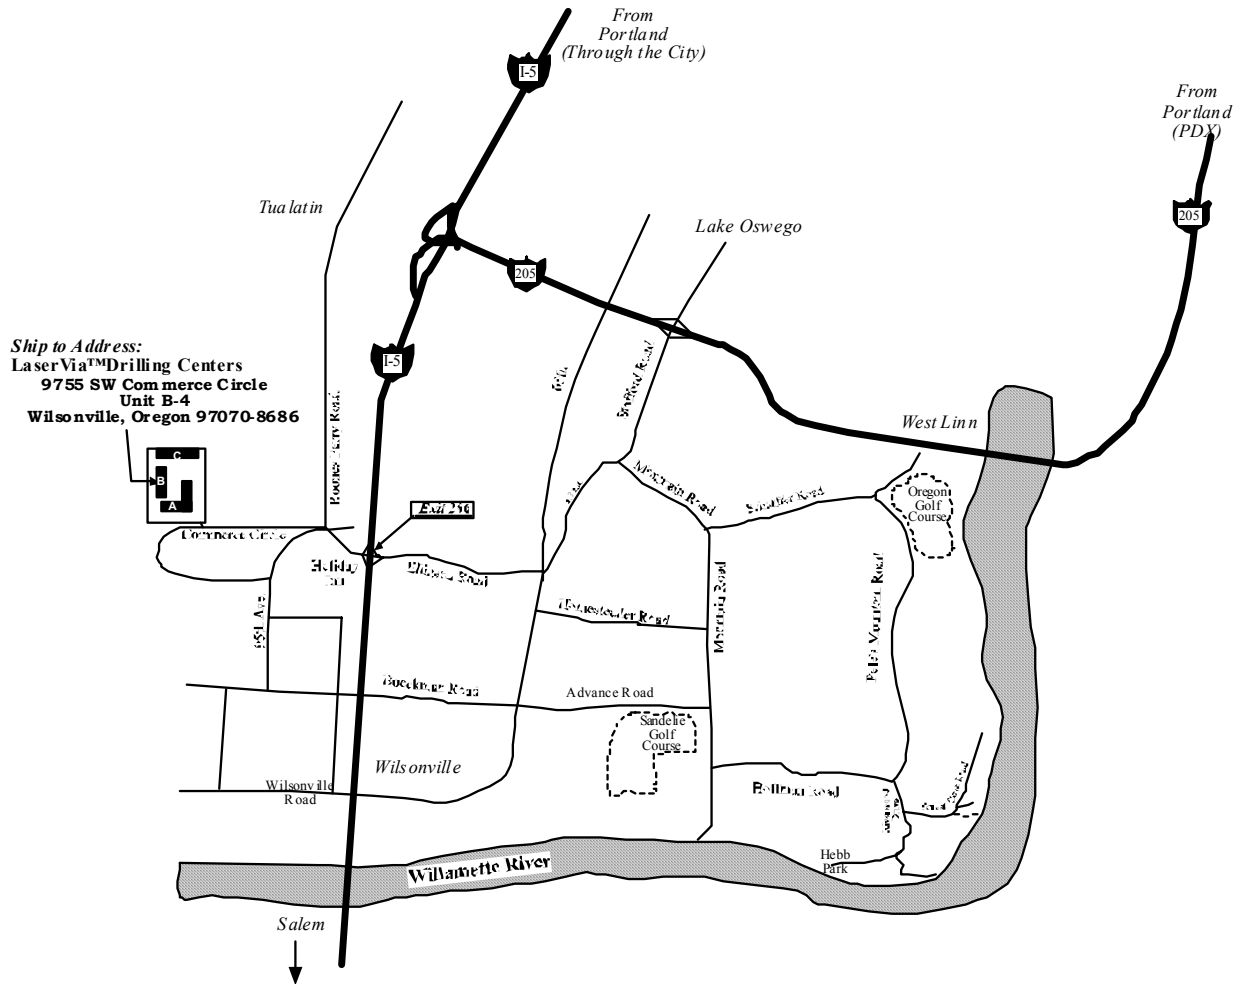

PO Box 1310
 9755 SW Commerce Circle
 Suite B-4
 Wilsonville, OR 97070-1310
 Phone: 503-936-7518
 Fax: 503-684-0497
 www.laservia.com

Below please find a map to the LaserVia Drilling Centers:

Ship to Address:
 LaserVia™ Drilling Centers
 9755 SW Commerce Circle
 Unit B-4
 Wilsonville, Oregon 97070-8686

From PDX take I-205 South to I-5 Exchange continue South on I-5 for about 1 mile. Take the first exit, which is the also the first Wilsonville exit labeled: **Stafford Road & N. Wilsonville** or Exit 286. Turn right off the exit onto Boones Ferry Road. Move to the left turn lane at the first light and cross the intersection, making sure to stay to the right onto Commerce Circle. Drive to where the road begins to curve to the left and turn into the Business Industrial Park called, "**Commerce Circle Business Park**". Turn to the immediate left and drive to the edge of the business park and turn right. You will see a building labeled **B 9755**. The **Laser Via™ Drilling Center** is in the middle of that building labeled in **B4**.